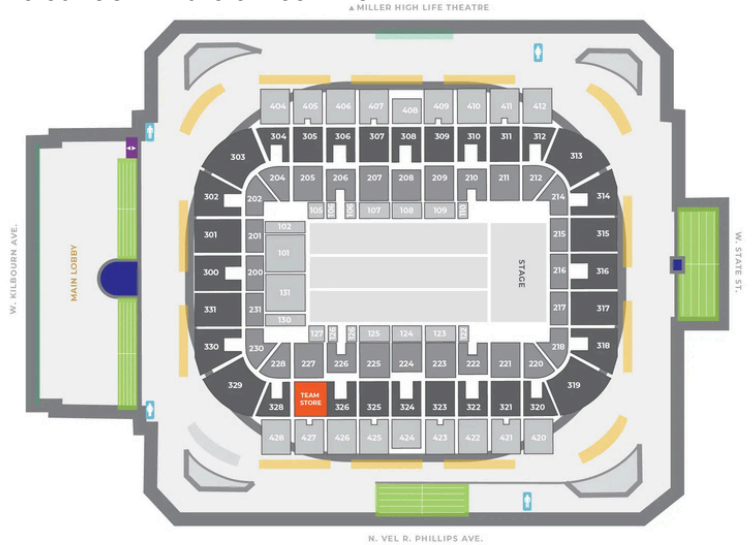

→ **Join our Facebook Event:
'Milwaukee BvG
Scrimmage & Game'**
For the latest event information

→ UWM–Milwaukee Panther Arena

PLAYER ENTRANCE The main arena doors on Kilbourn Ave will open at 7:30 for our group. We ask that you are there at 7:00am to enter as a whole group. With only 30 minutes between the entry time and ice time, it will be a quick start to our 60-minute on ice time.